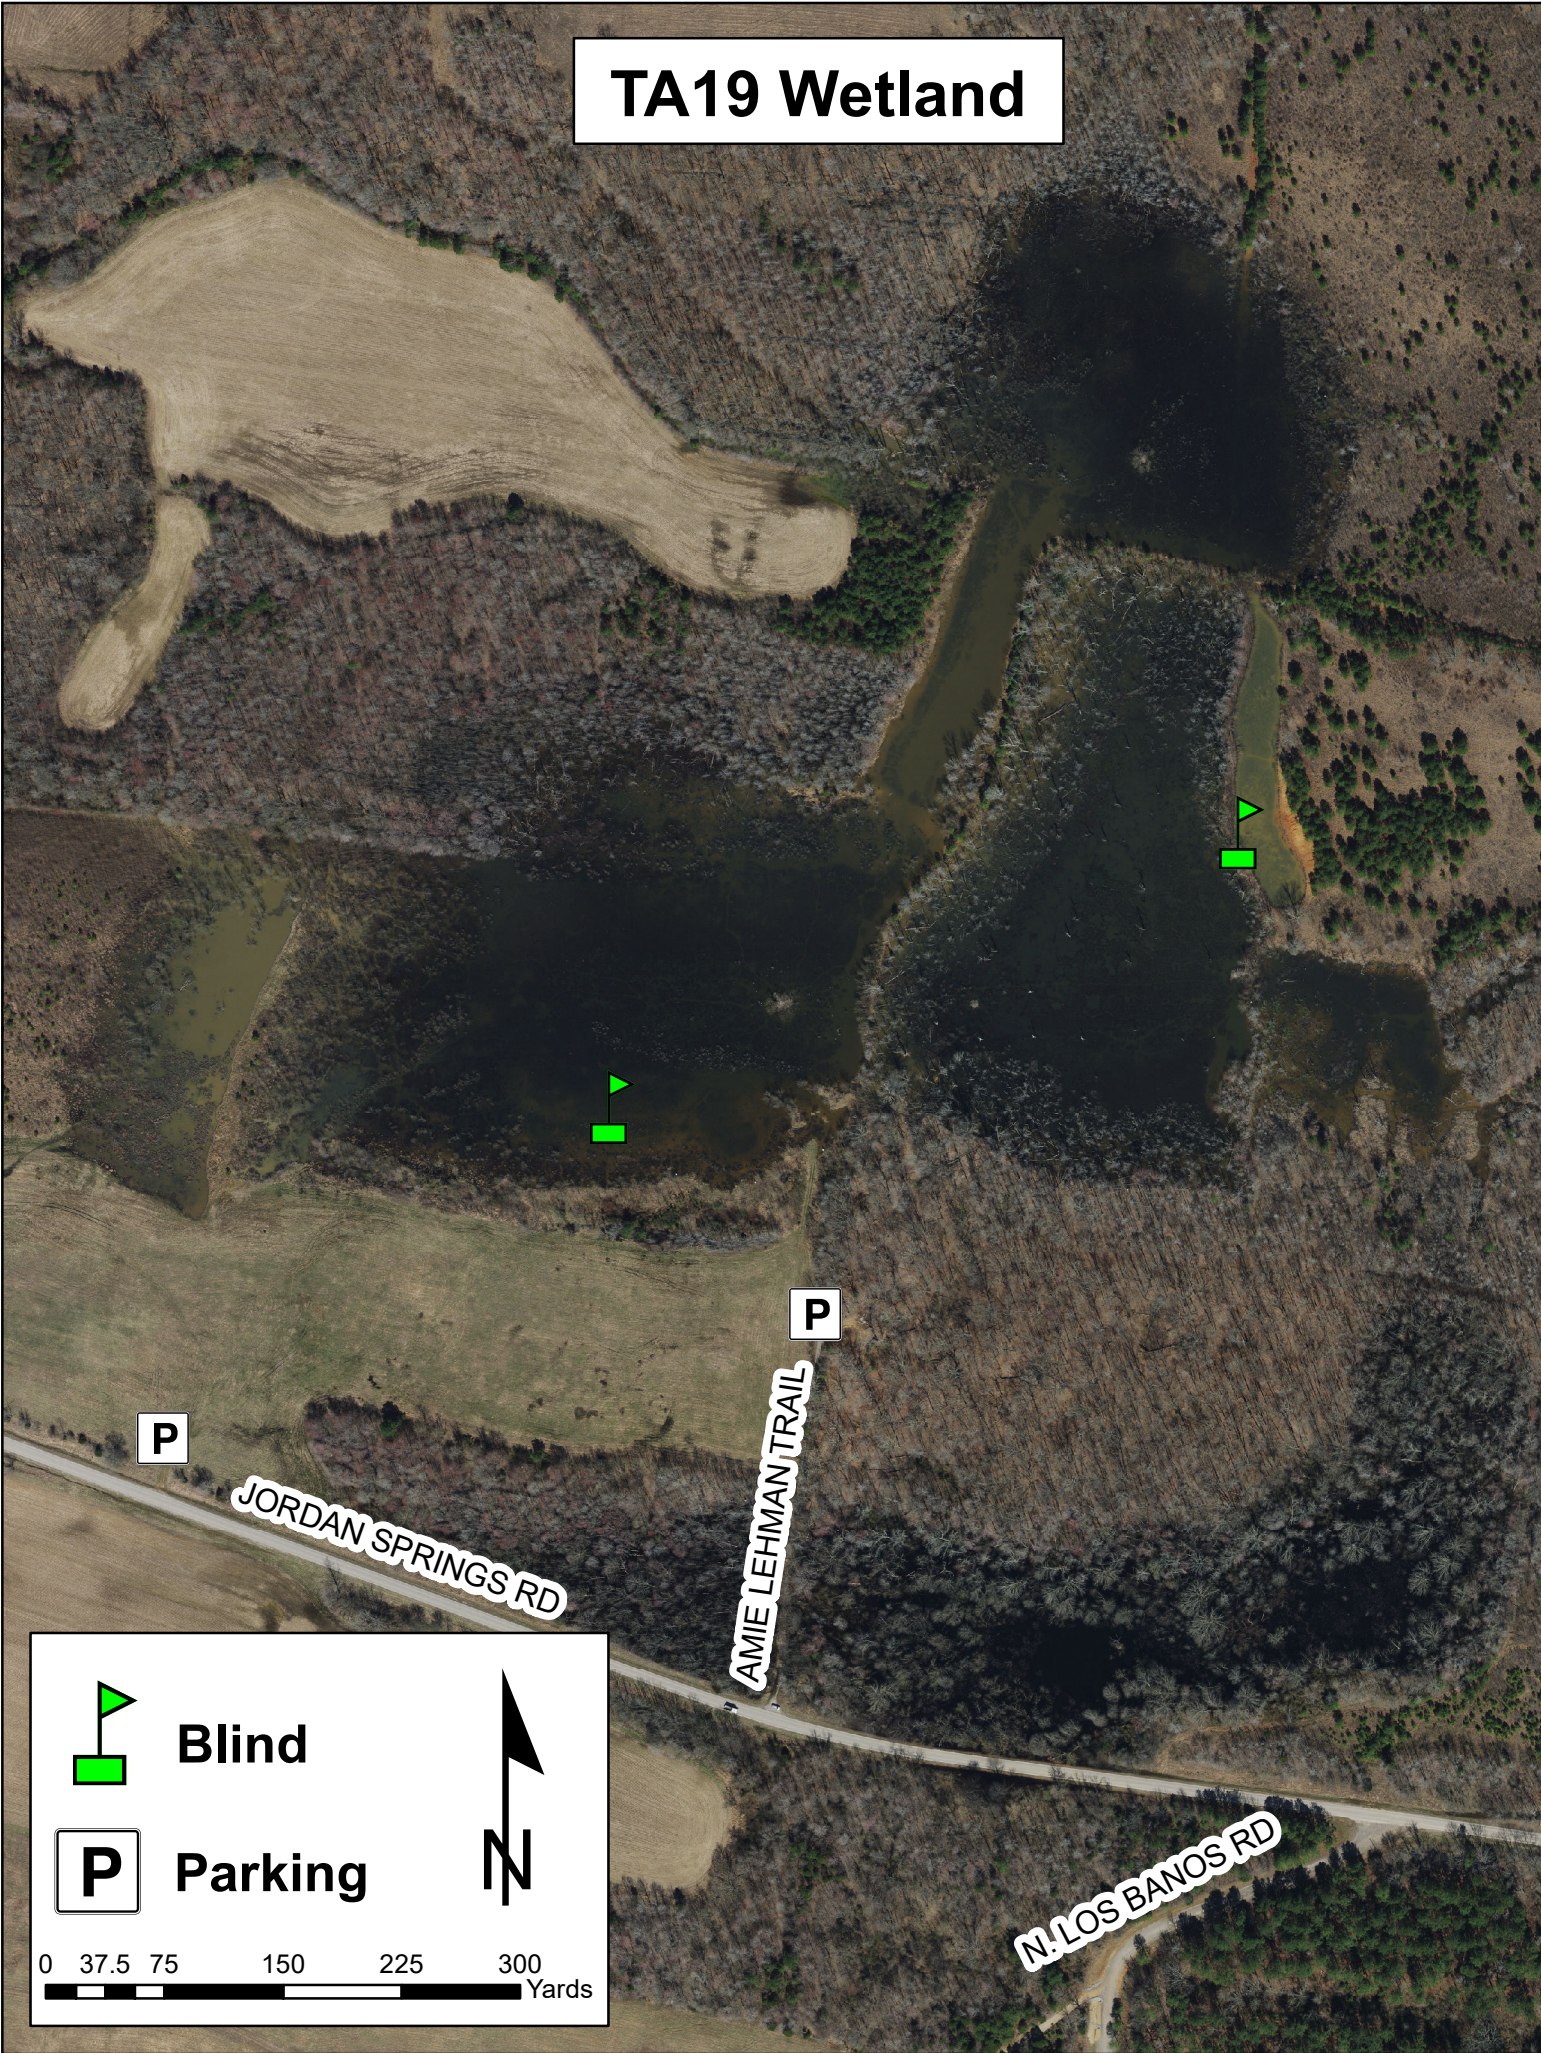

TA19 Wetland

P

JORDAN SPRINGS RD

P

AMIE LEHMAN TRAIL

Blind

Parking

N

0 37.5 75 150 225 300 Yards

N. LOS BANOS RD