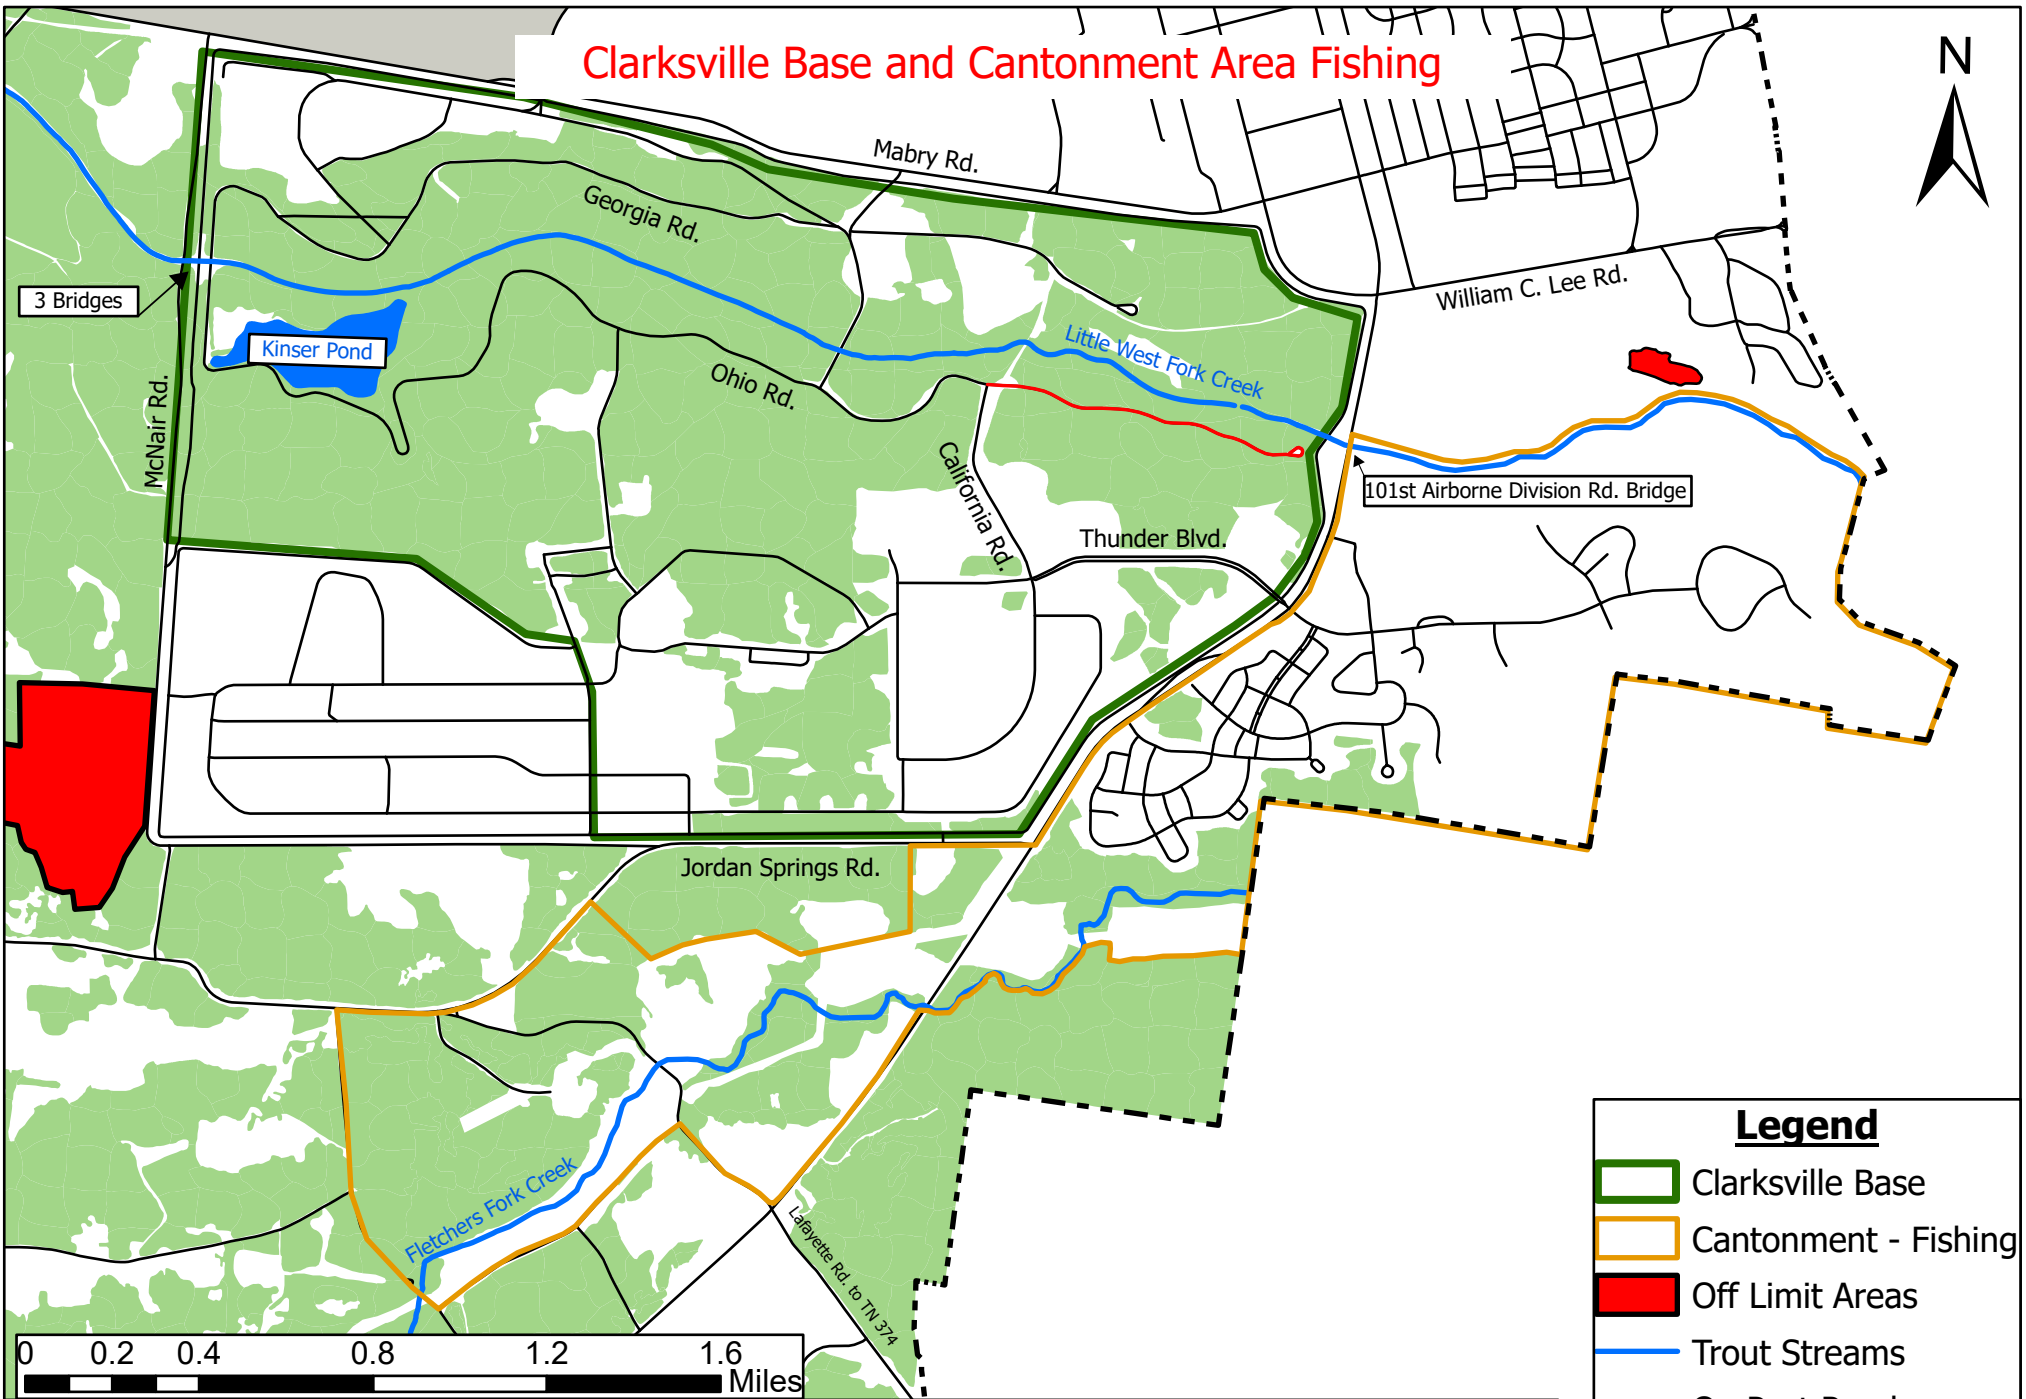

Clarksville Base and Cantonment Area Fishing

Clarksville Base: Consists of Kinser Pond and Little West Fork Creek (3 Bridges to 101st Airborne Division Rd. Bridge)
Cantonment: Consists of Little West Fork Creek (101st Airborne Division Rd. east to the installation boundary)

AREAS OFF-LIMITS TO ALL ACTIVITIES: Joe Swing Quarry; Ohio Road, East of the California Rd./Ohio Rd. intersection

Legend

- Clarksville Base
- Cantonment - Fishing
- Off Limit Areas
- Trout Streams
- On Post Roads
- Off Limit Roads
- Kinser Pond