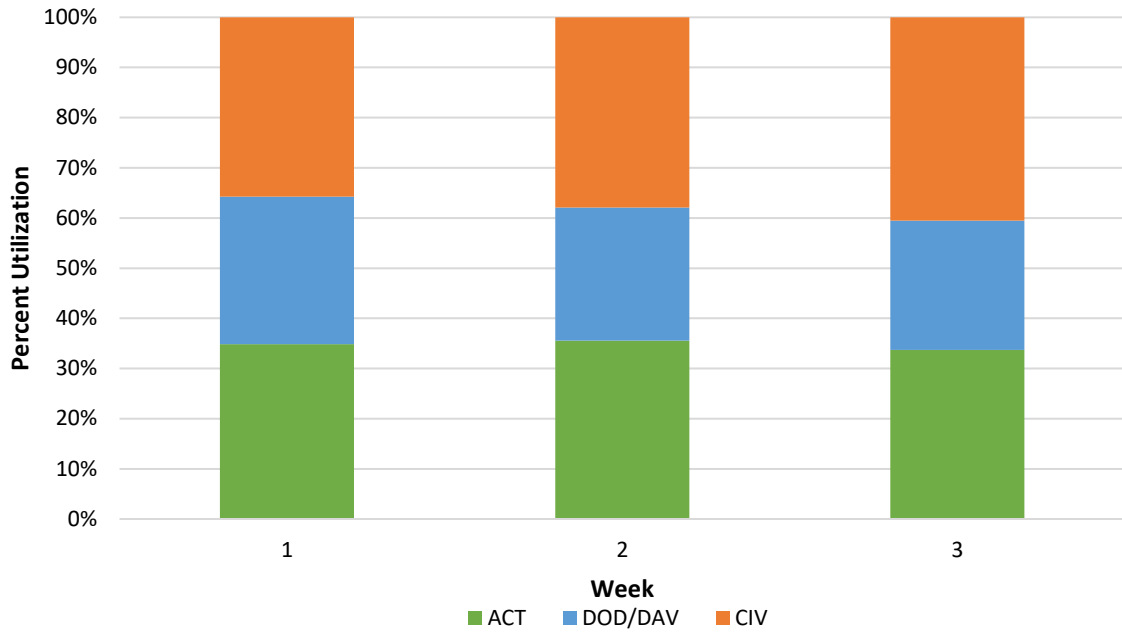

Eastern Wild Turkey

Table 1. Spring turkey harvest, 2022 (shortened season due to Operation Lethal Eagle).

| Area/Hunt | Gobbler | Jake | Bearded Hen | Total |
|--------------|-----------|-----------|-------------|-----------|
| Rear Area | 69 | 10 | 1 | 80 |
| Youth Hunt | 1 | 0 | 0 | 1 |
| CG Hunt | 13 | 1 | 0 | 14 |
| Total | 83 | 11 | 1 | 95 |

Table 2. Spring turkey hunter success rate (excludes youth and CG) in the rear area, 2022.

| Hunter Success Rate |
|---------------------|
| 20.4% |

Figure 1. Comparison of available and utilized slots during the spring turkey hunting season, 2022.

Figure 2. Weekly percentage of spring turkey hunter participation by customer type, 2022.

Figure 3. Spring turkey harvest, 2018 – 2022.

Figure 4. Spring turkey harvest by training area, 2022.