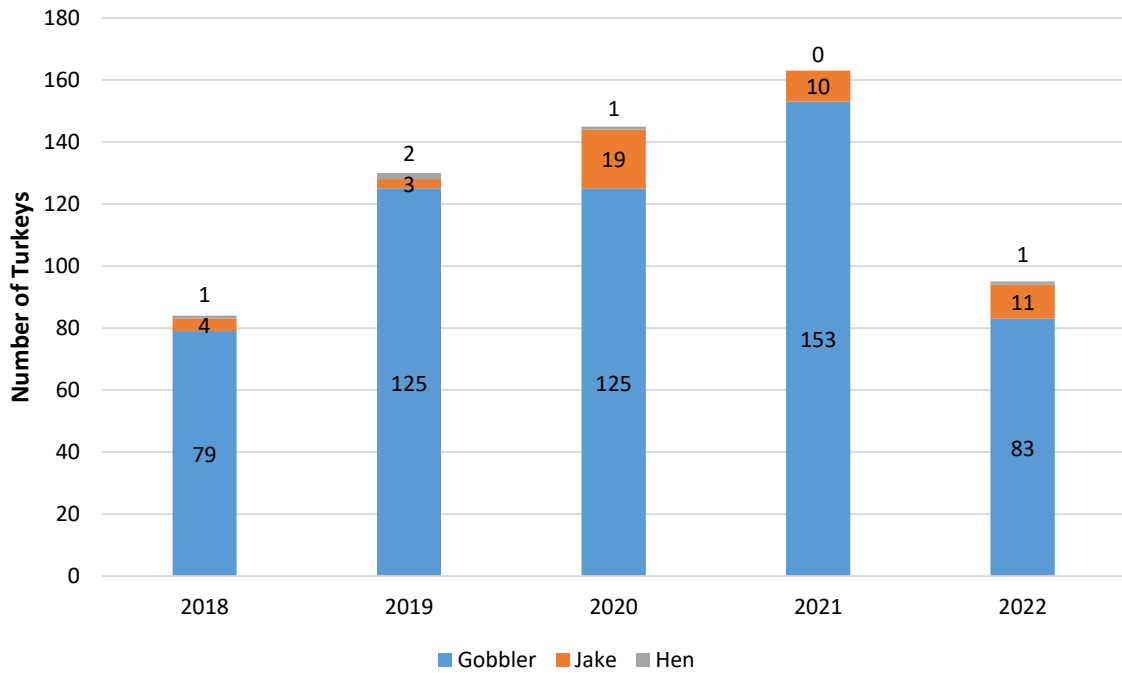

Eastern Wild Turkey

Table 1. Spring turkey harvest, 2022 (shortened season due to Operation Lethal Eagle).

| Area/Hunt | Gobbler | Jake | Bearded Hen | Total |
|--------------|-----------|-----------|-------------|-----------|
| Rear Area | 69 | 10 | 1 | 80 |
| Youth Hunt | 1 | 0 | 0 | 1 |
| CG Hunt | 13 | 1 | 0 | 14 |
| Total | 83 | 11 | 1 | 95 |

Table 2. Spring turkey hunter success rate (excludes youth and CG) in the rear area, 2022.

| Hunter Success Rate |
|---------------------|
| 20.4% |

Figure 1. Comparison of available and utilized slots during the spring turkey hunting season, 2022.

Figure 2. Weekly percentage of spring turkey hunter participation by customer type, 2022.

Figure 3. Spring turkey harvest, 2018 – 2022.

Figure 4. Spring turkey harvest by training area, 2022.