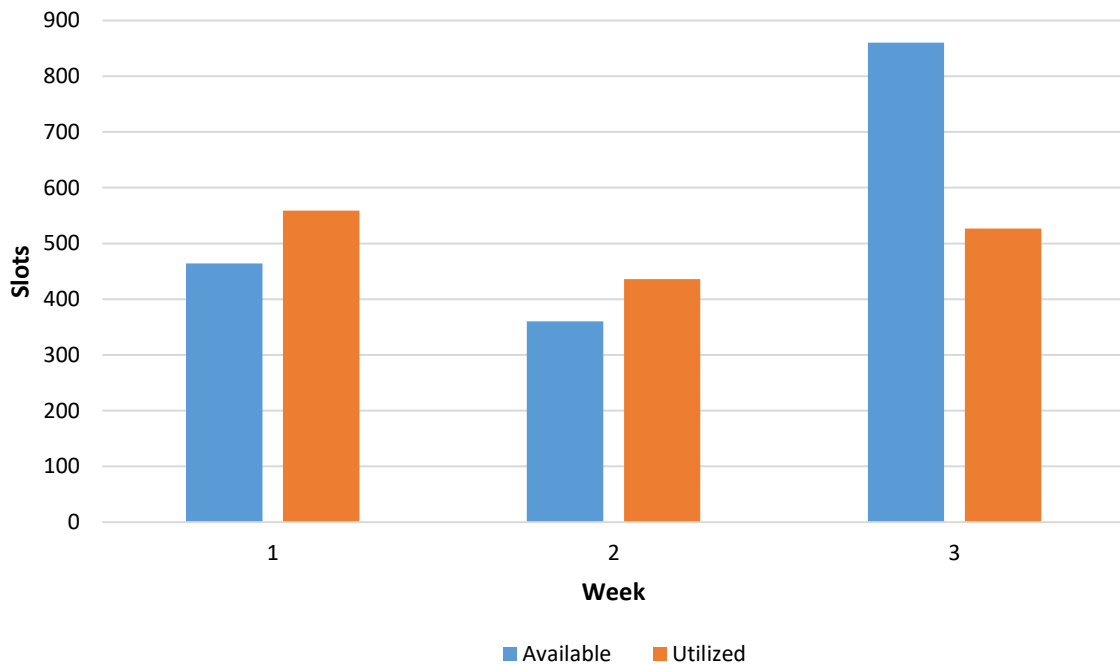

Eastern Wild Turkey

Table 1. Spring turkey harvest, 2022 (shortened season due to Operation Lethal Eagle).

| Area/Hunt | Gobbler | Jake | Bearded Hen | Total |
|--------------|-----------|-----------|-------------|-----------|
| Rear Area | 69 | 10 | 1 | 80 |
| Youth Hunt | 1 | 0 | 0 | 1 |
| CG Hunt | 13 | 1 | 0 | 14 |
| Total | 83 | 11 | 1 | 95 |

Table 2. Spring turkey hunter success rate (excludes youth and CG) in the rear area, 2022.

| Hunter Success Rate |
|---------------------|
| 20.4% |

Figure 1. Comparison of available and utilized slots during the spring turkey hunting season, 2022.

Figure 2. Weekly percentage of spring turkey hunter participation by customer type, 2022.

Figure 3. Spring turkey harvest, 2018 – 2022.

Figure 4. Spring turkey harvest by training area, 2022.